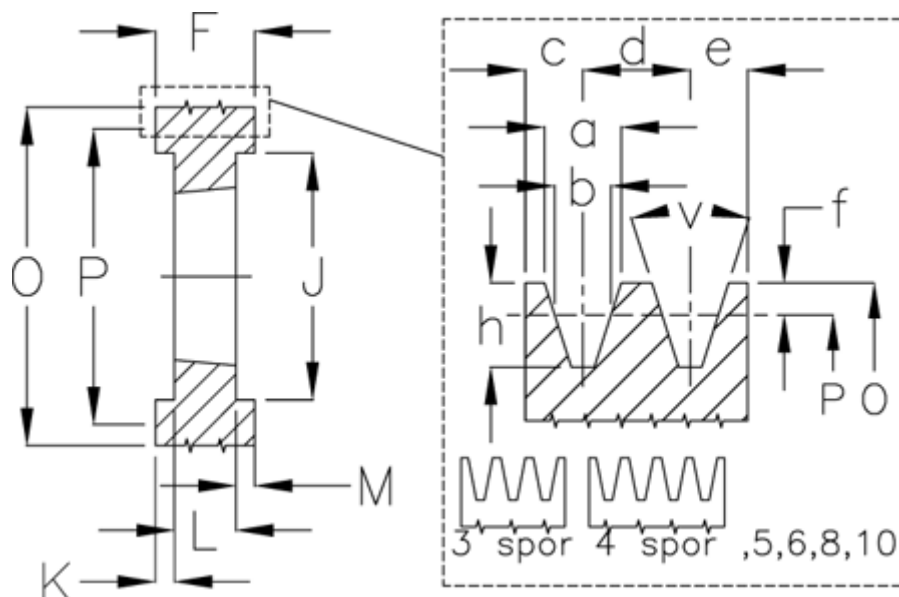

Article number: 604111022405

Description: V-belt pulley SPB 224/5 TL3020

Measures

a	= 16.3	For bush	= 3020	O	= 231.0
b	= 14.0	h	= 17.5	P	= 224
Bush ζ max	= 75	J	= 181	Type	= SPB
c	= 12.5	K	= 25	v	= 38 degrees
d	= 19.0	L	= 51		
e	= 12.5	m	= 25.0		
f	= 3.5	N	= -		
F	= 101	Number of ribs	= 5		